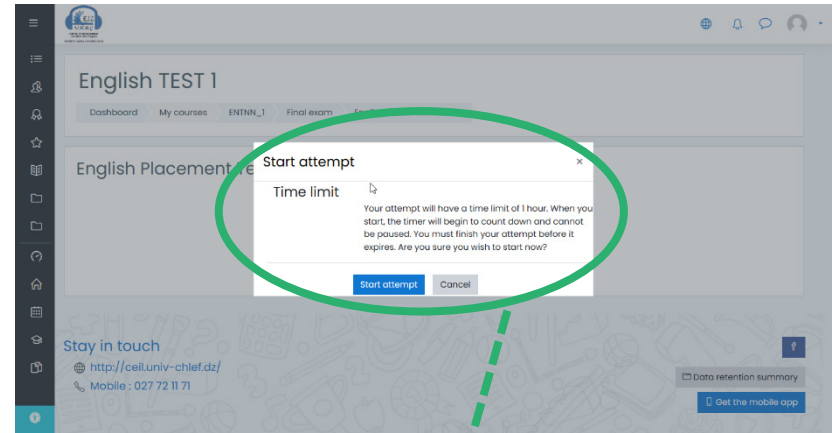

ابدأ بالإجابة على الأسئلة ثم اضغط على Next page
لمواصلة الإجابة

06

Next page

05

أنقر فوق البدء بالاختبار

Start attempt

Start attempt

Time limit

Your attempt will have a time limit of 1 hour. When you start, the timer will begin to count down and cannot be paused. You must finish your attempt before it expires. Are you sure you wish to start now?